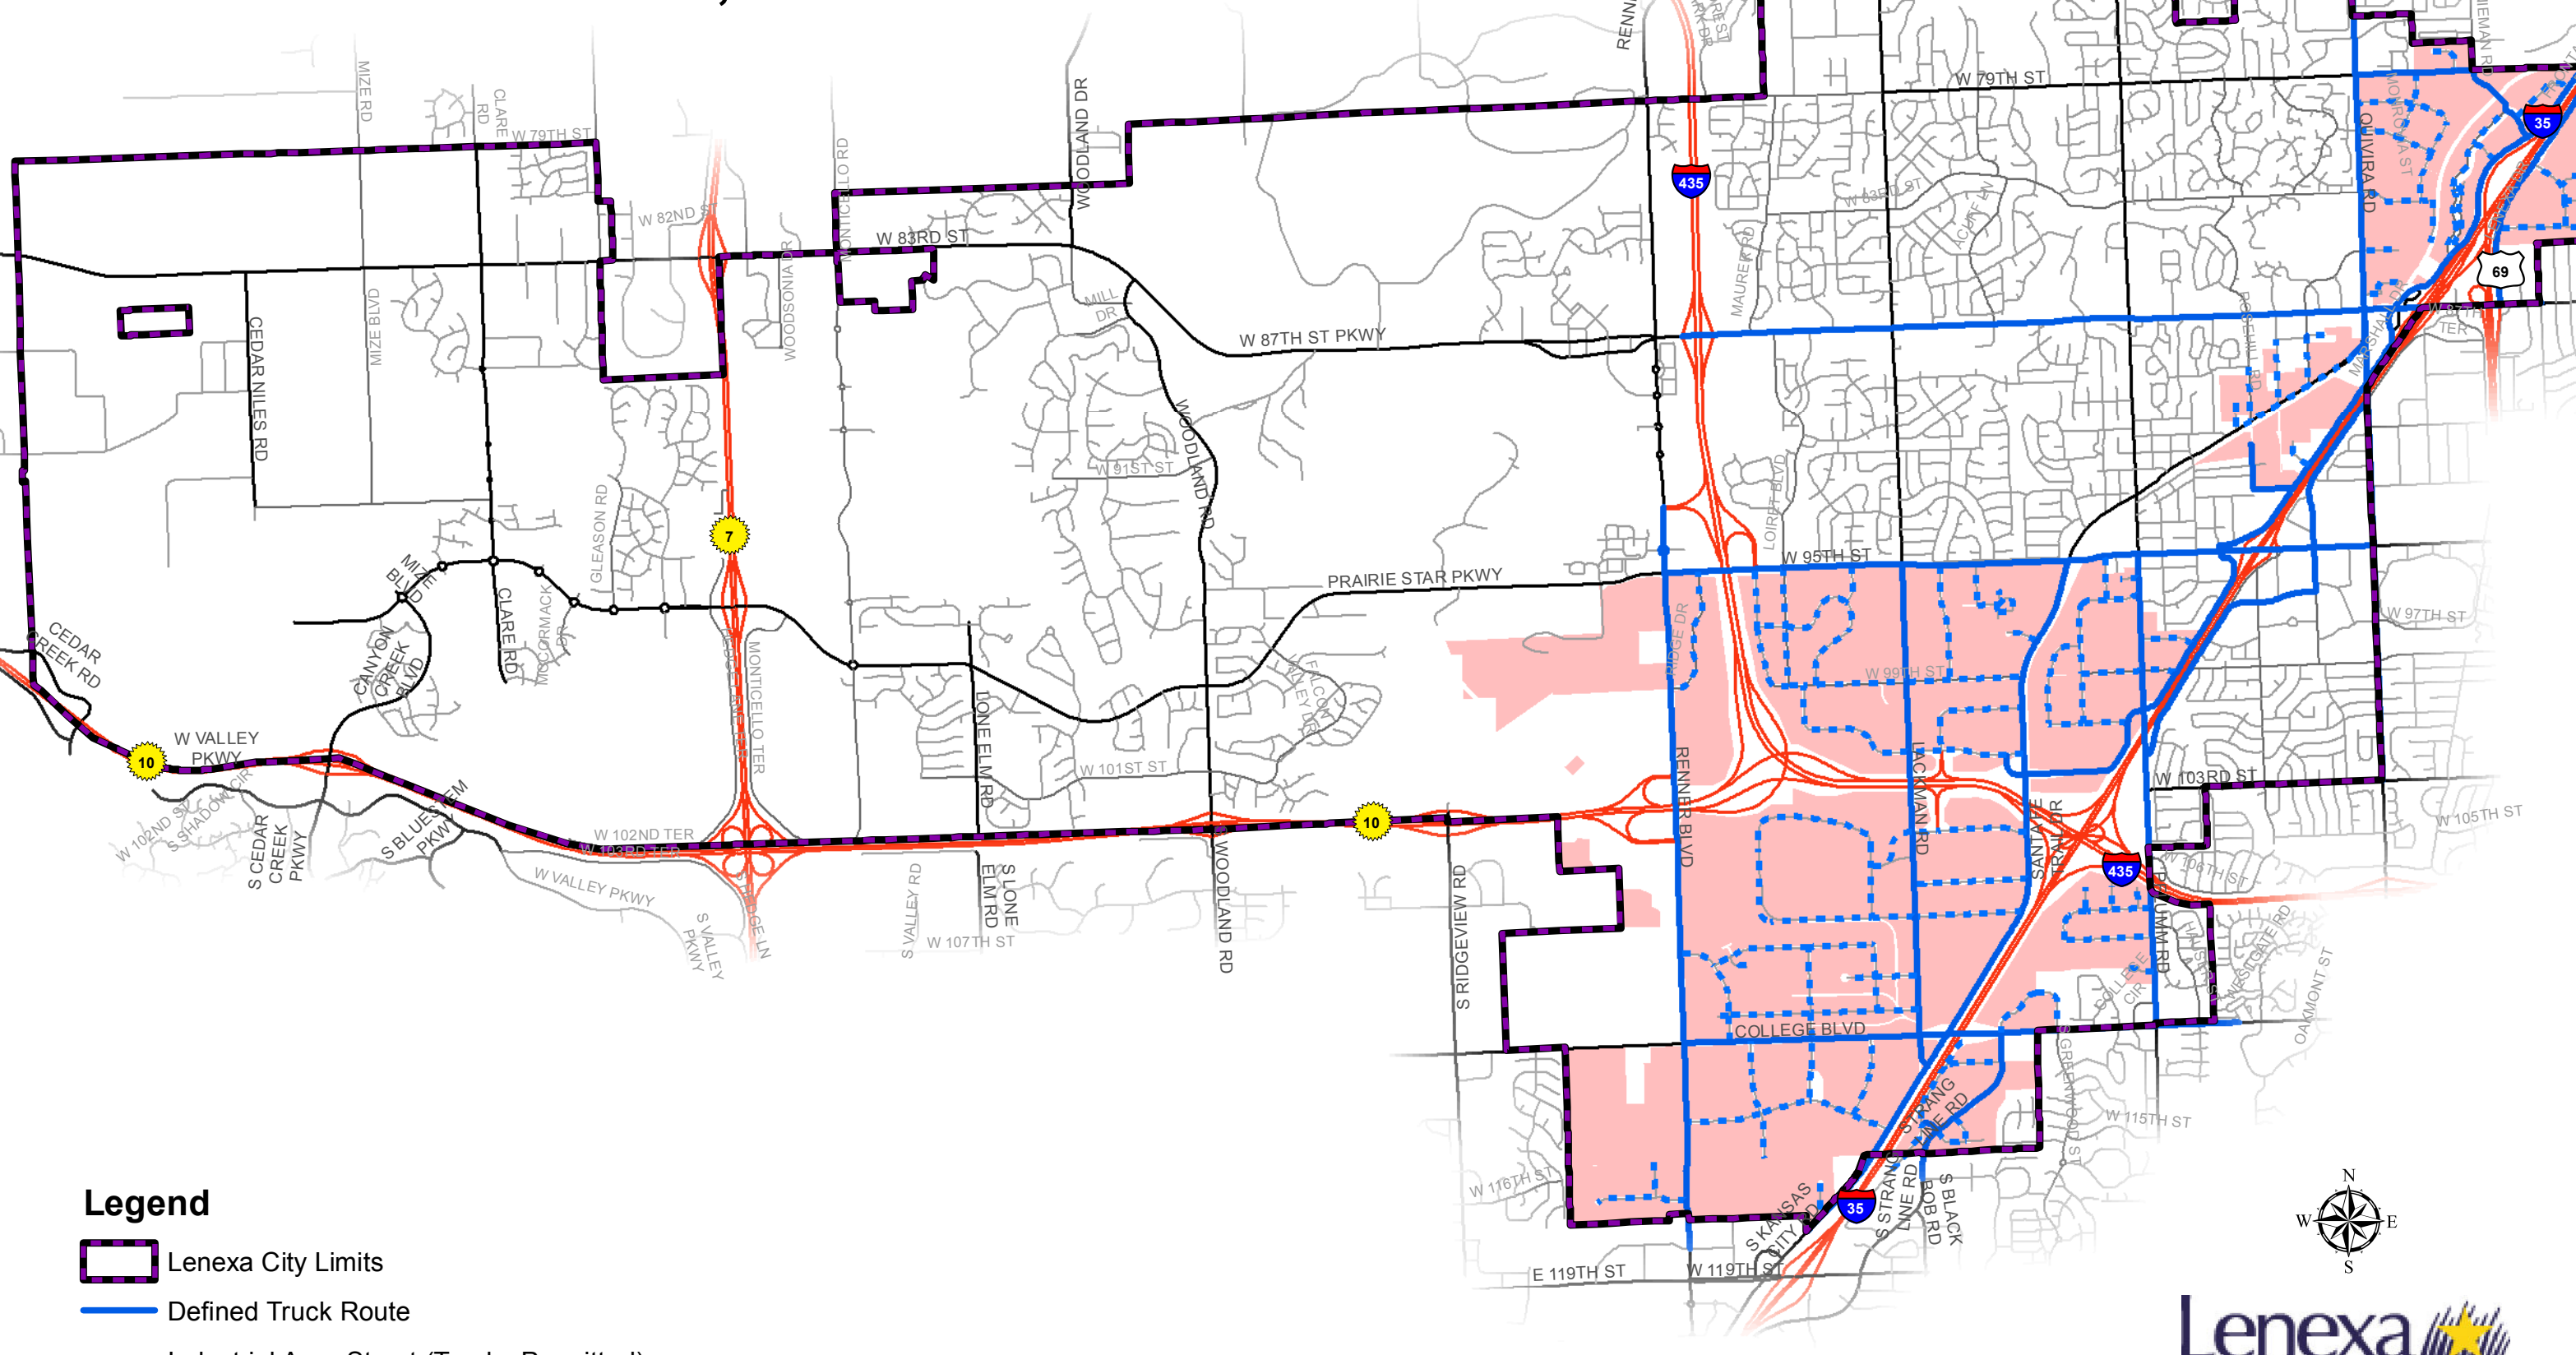

# Truck Routes Lenexa, KS

## Legend

-  Lenexa City Limits
-  Defined Truck Route
-  Industrial Area Street (Trucks Permitted)
-  Industrial Zoning

The information contained in this map document is provided and maintained by various individuals representing a number of agencies, municipal governments, and state and federal agencies. No guarantee is given as to the accuracy or currency of any of the data. Therefore, in no event shall the City of Lenexa, KS nor Johnson County, KS be liable for any special, indirect, or consequential damages or any damages whatsoever resulting from loss of use, data, or profits, whether in an action of contract, negligence, or other action, arising out of or in connection with the use of the information herein provided. For further information, please call 913-477-7500 OR email [GISWORKREQUEST@LENEXA.COM](mailto:GISWORKREQUEST@LENEXA.COM)

Created: 8/8/2013 Author: mstom

Document Path: \\ch-gis\gis\AvPro\pw\Traffic\TruckRoutes.mxd