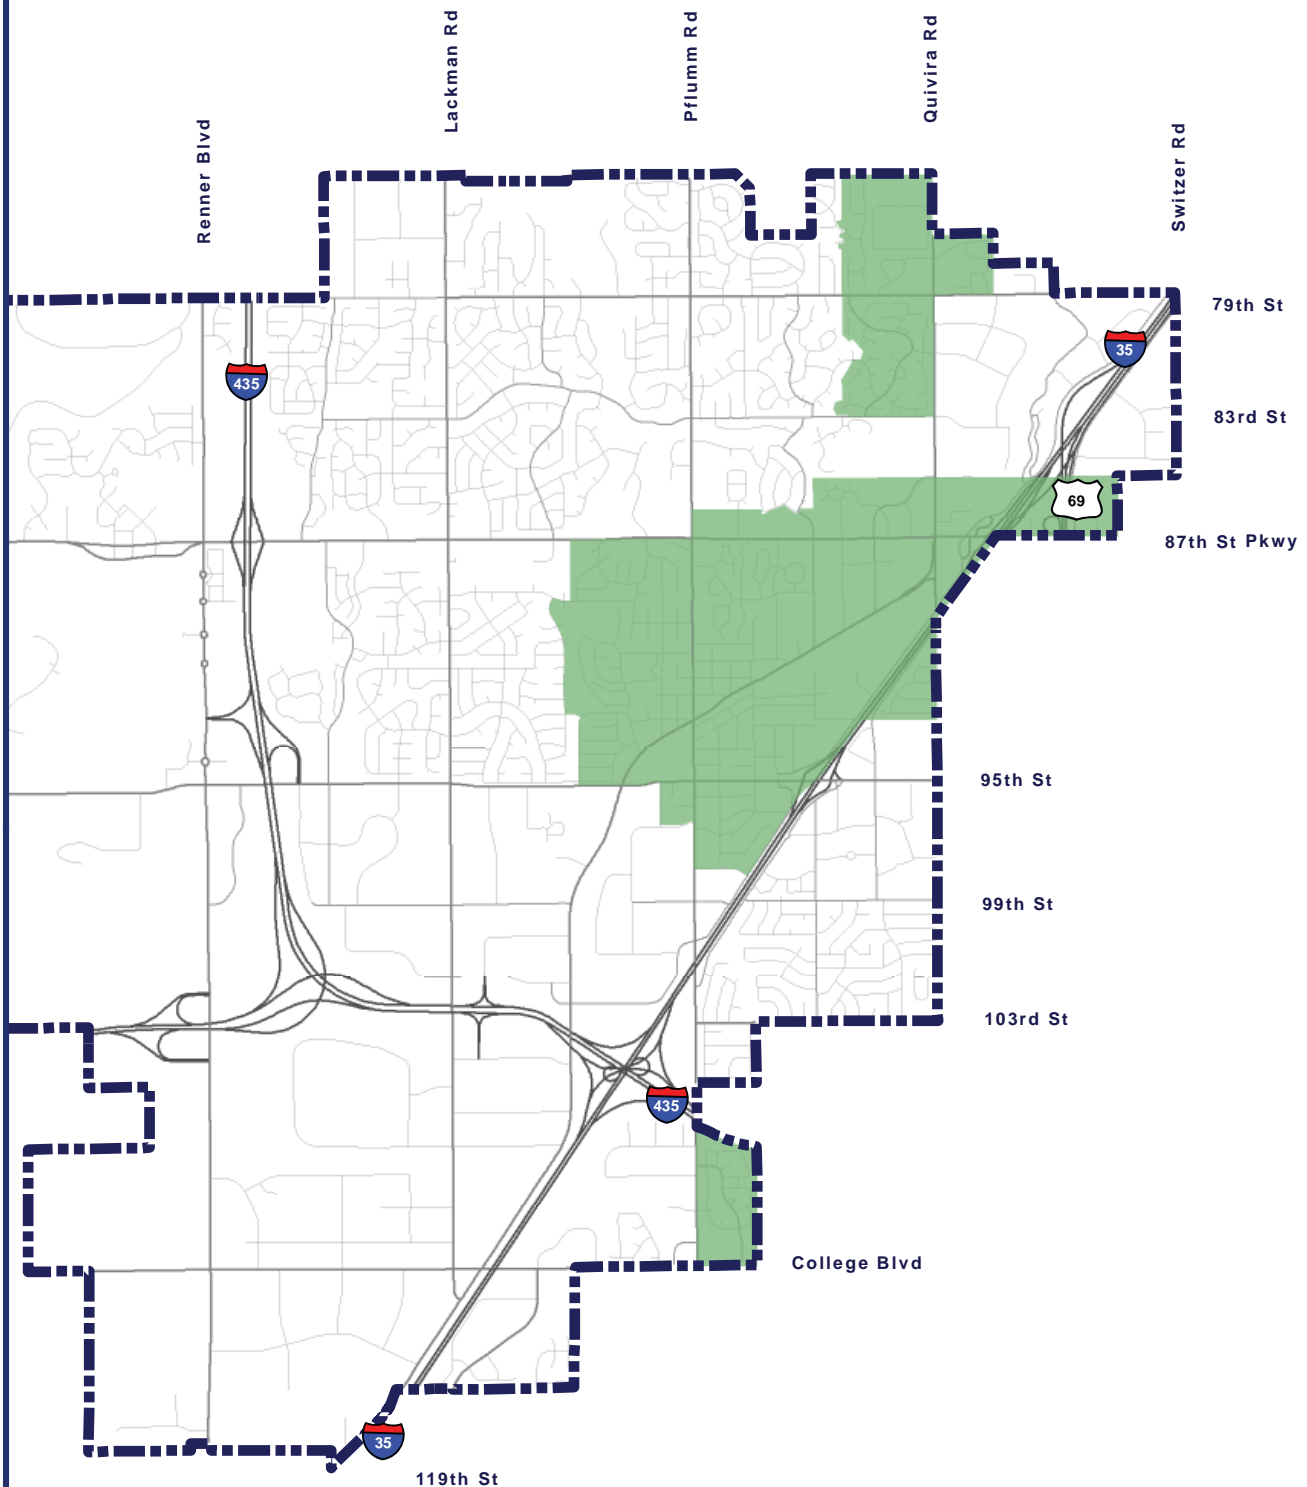

Neighborhood Revitalization District

- City Limits
- Residential Streets
- Collector Streets
- Arterial Streets
- Major Highways
- Neighborhood Revitalization District