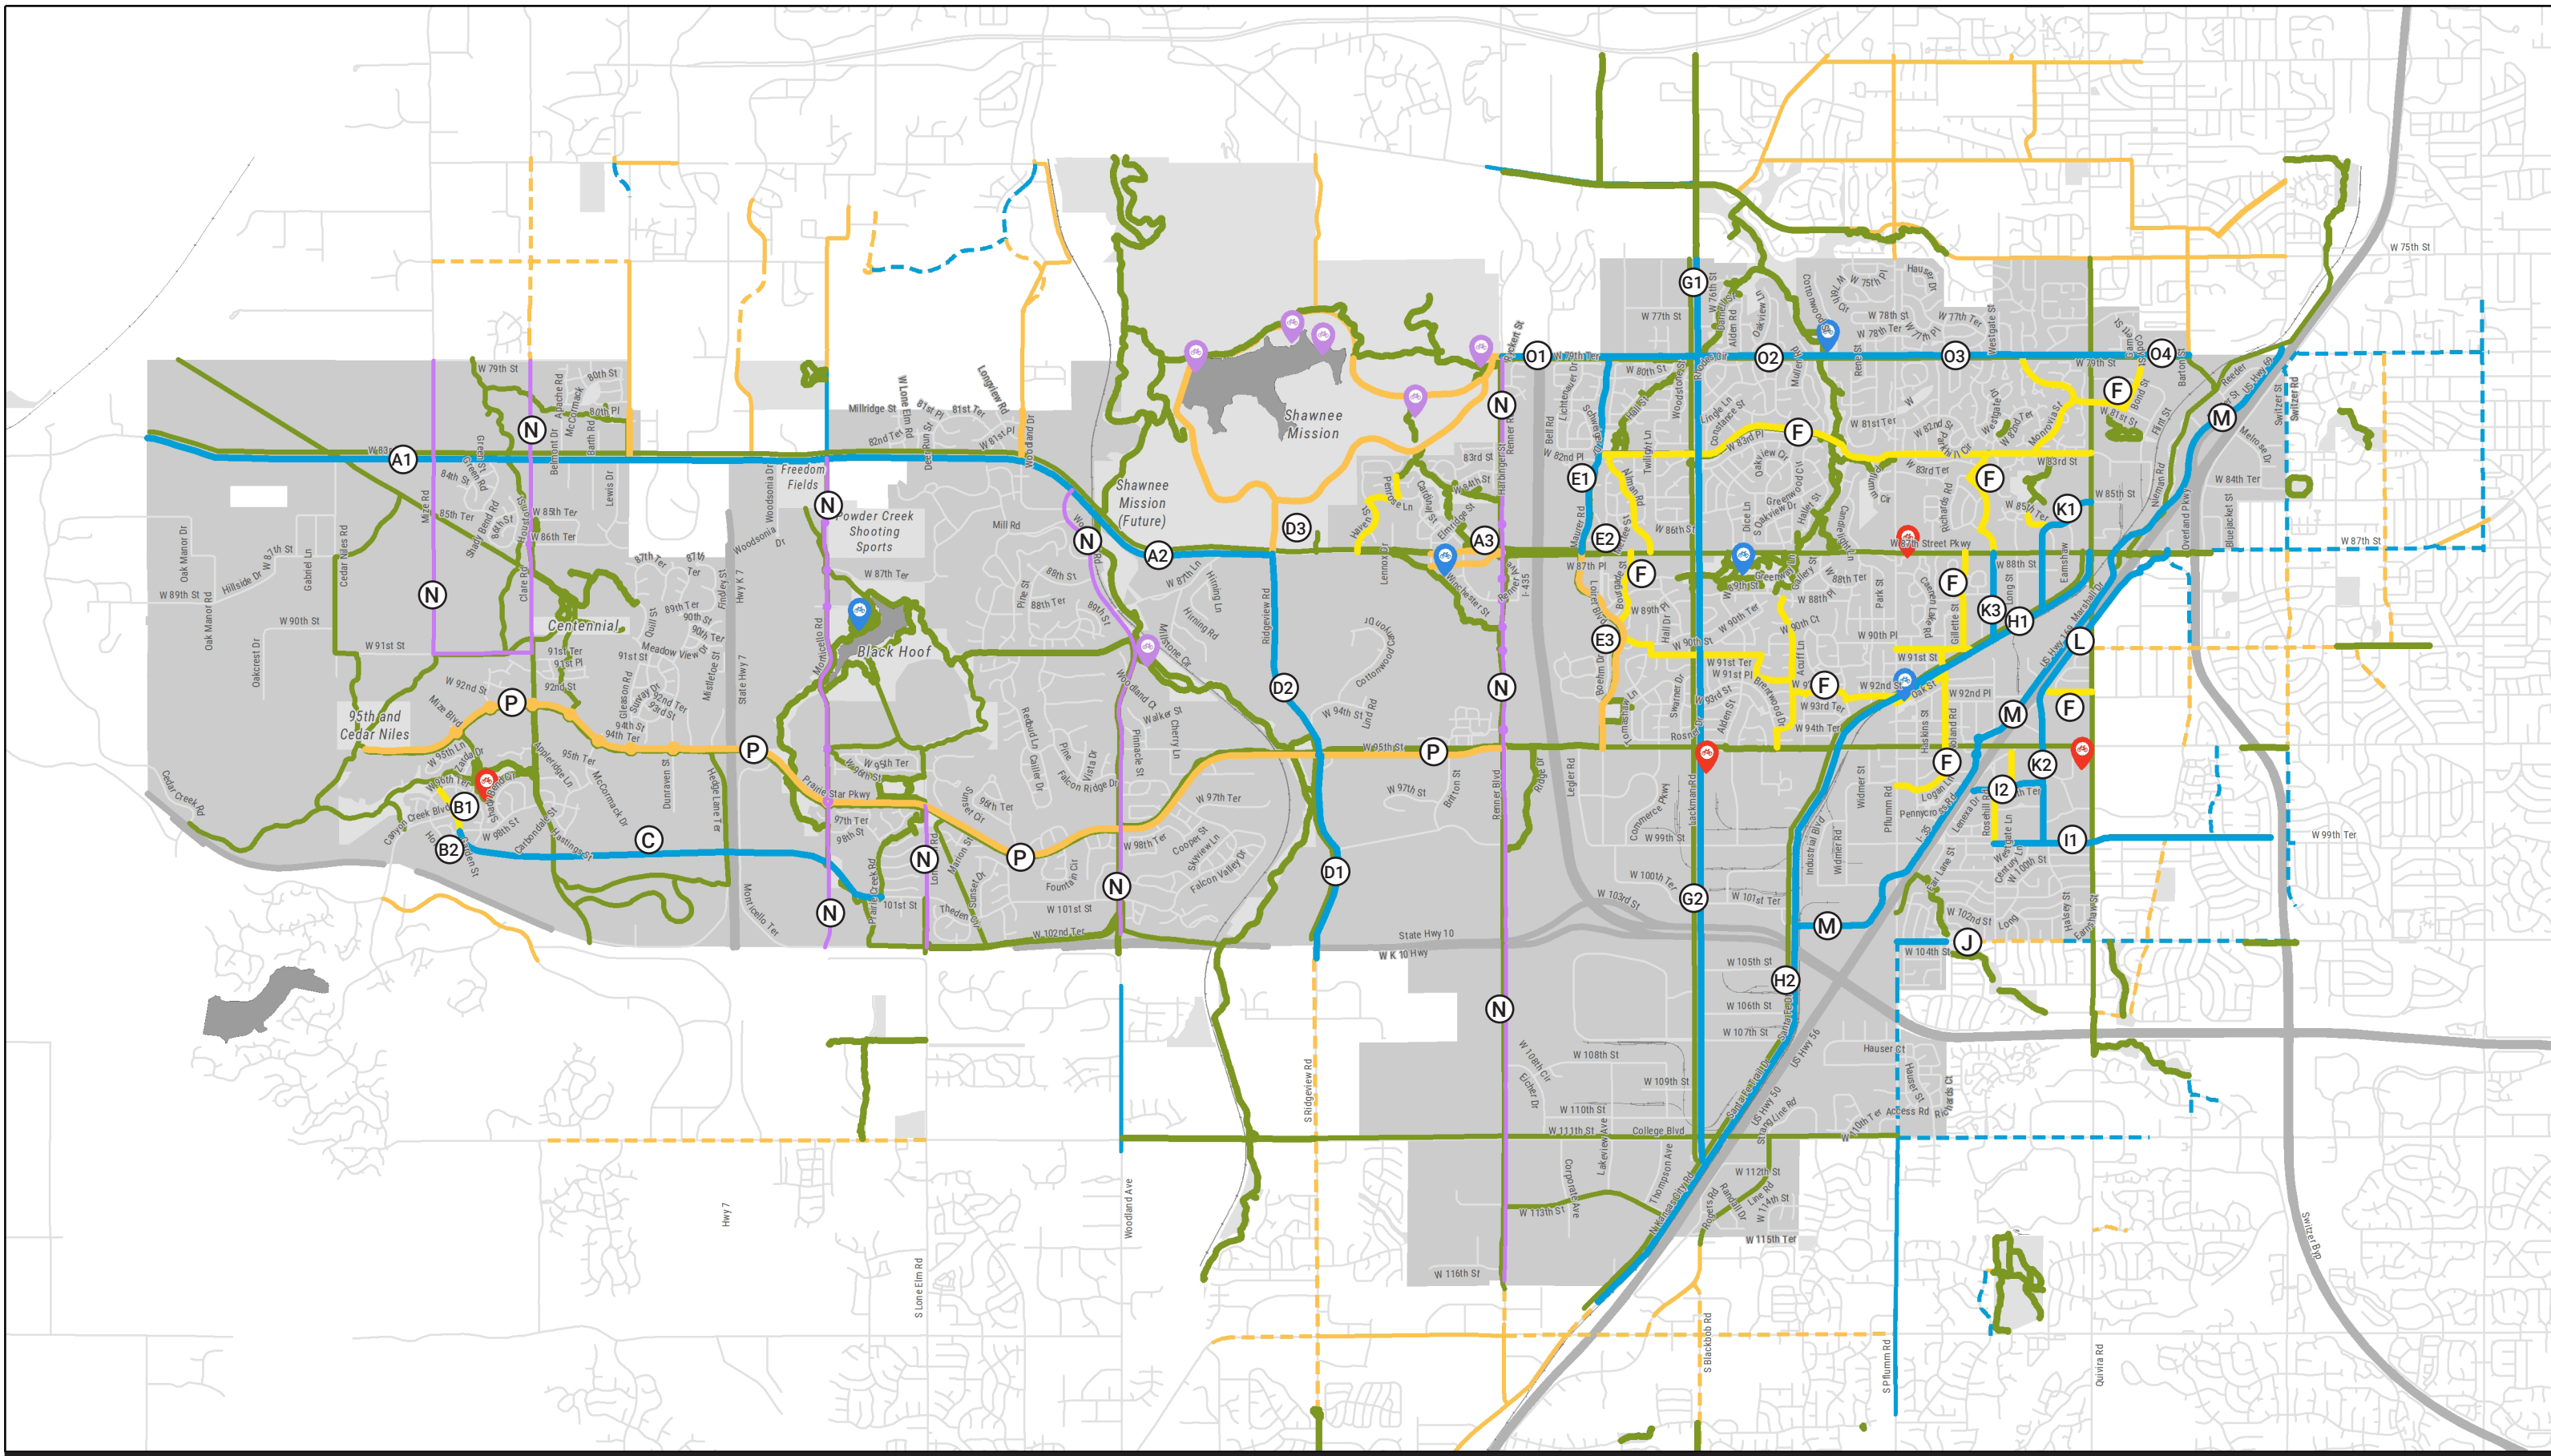

F:\2018\1001-1500018-134440-Design\GIS\MXD\18-08-22_MMTP_Base Map 1.mxd

Future Bicycle Network

Bicycle Routes

- Shared Roadway or Wide Outside Lane
- Bicycle Boulevard
- Signed Route
- Bicycle Lane
- Shared Use Path or Sidepath

-  Recommended Bikeshare Station
-  City-Funded Bikeshare Station
-  County-Funded Bikeshare Station

-  Lenexa City Limits
-  Park