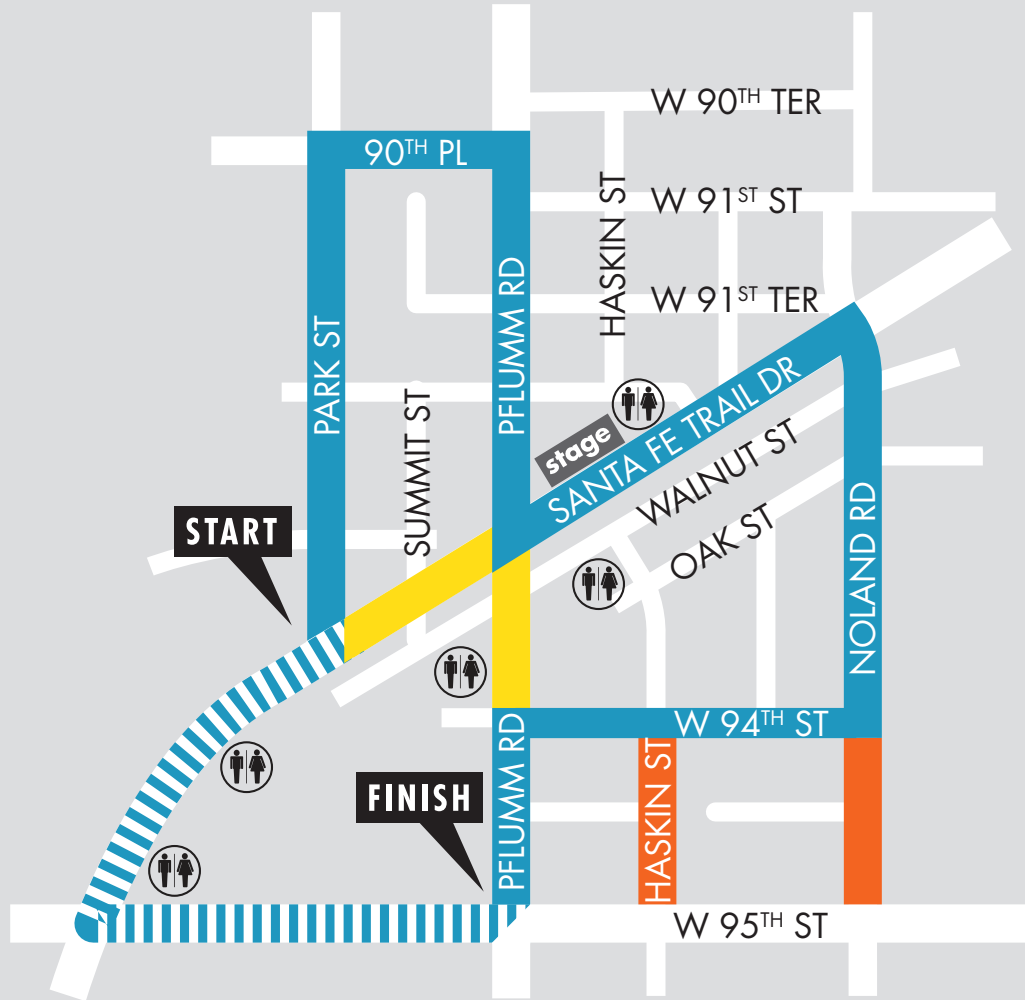

LENEXA COMMUNITY DAYS PARADE MAP

	PARADE ROUTE (closed to traffic 9 a.m.–1 p.m.)
	STAGING AREA FOR PARTICIPANTS (closed to traffic 5 a.m.–1 p.m.)
	ROAD CLOSED 4:30 a.m.–1 p.m.
	ROAD CLOSED 9:30 a.m.–1 p.m.
	PORTABLE TOILETS OR INDOOR RESTROOMS

Community Days Parade details and registration at Lenexa.com/Parade.

Other streets closed July 4th from 6:30–8:30 a.m. for Lenexa Freedom Run:

Lackman Road, Alden Street, Santa Fe Trail Drive – from 95th Street to 99th Street
 95th Street; 99th Street – from Lackman Road to Santa Fe Trail Drive