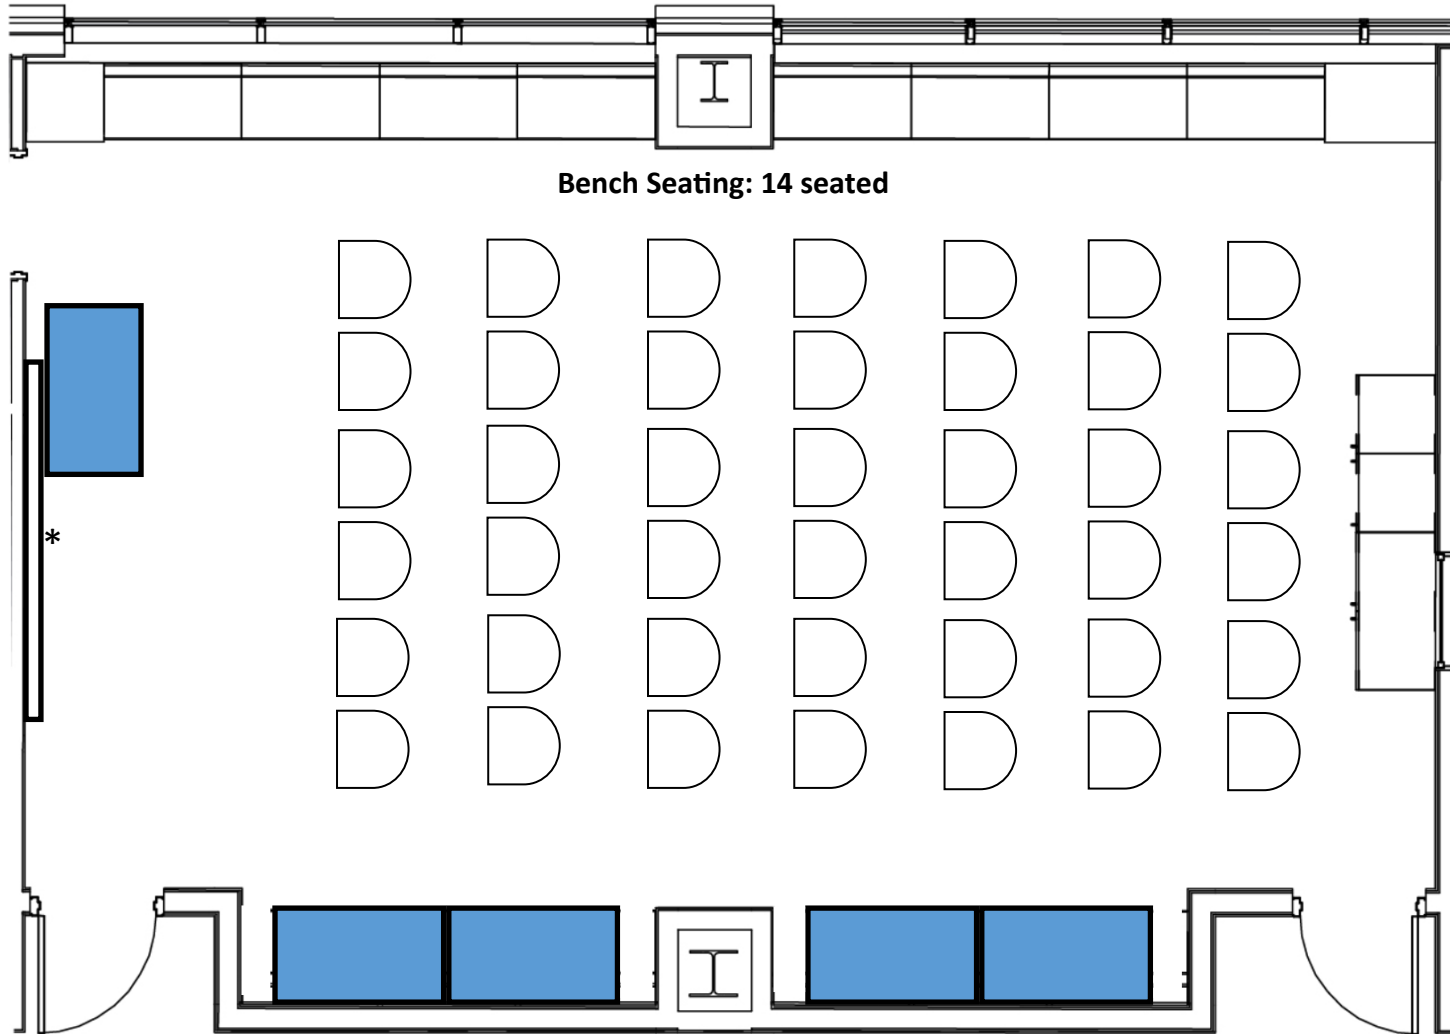

Prairie Star Conference Layout 1

10 tables

22 chairs

Additional bench seating: 16

1 Refreshment table

*HDMI port.

Prairie Star Conference Layout 2

8 tables

16 chairs

Additional bench seating: 16

2 Refreshment tables

1 Presenter table

*HDMI port

Prairie Star Conference Layout 3

10 tables

22 chairs

12 chairs

Additional bench seating: 16

Presenter Table

Refreshment Tables

* HDMI port

Prairie Star Presentation Layout—Seating for 56

42 chairs

Additional bench seating: 14

Presenter table

Refreshment tables

*HDMI port

Prairie Star Party Layout

8 tables

32 chairs at each table.

Additional bench seating: 16

Refreshment tables