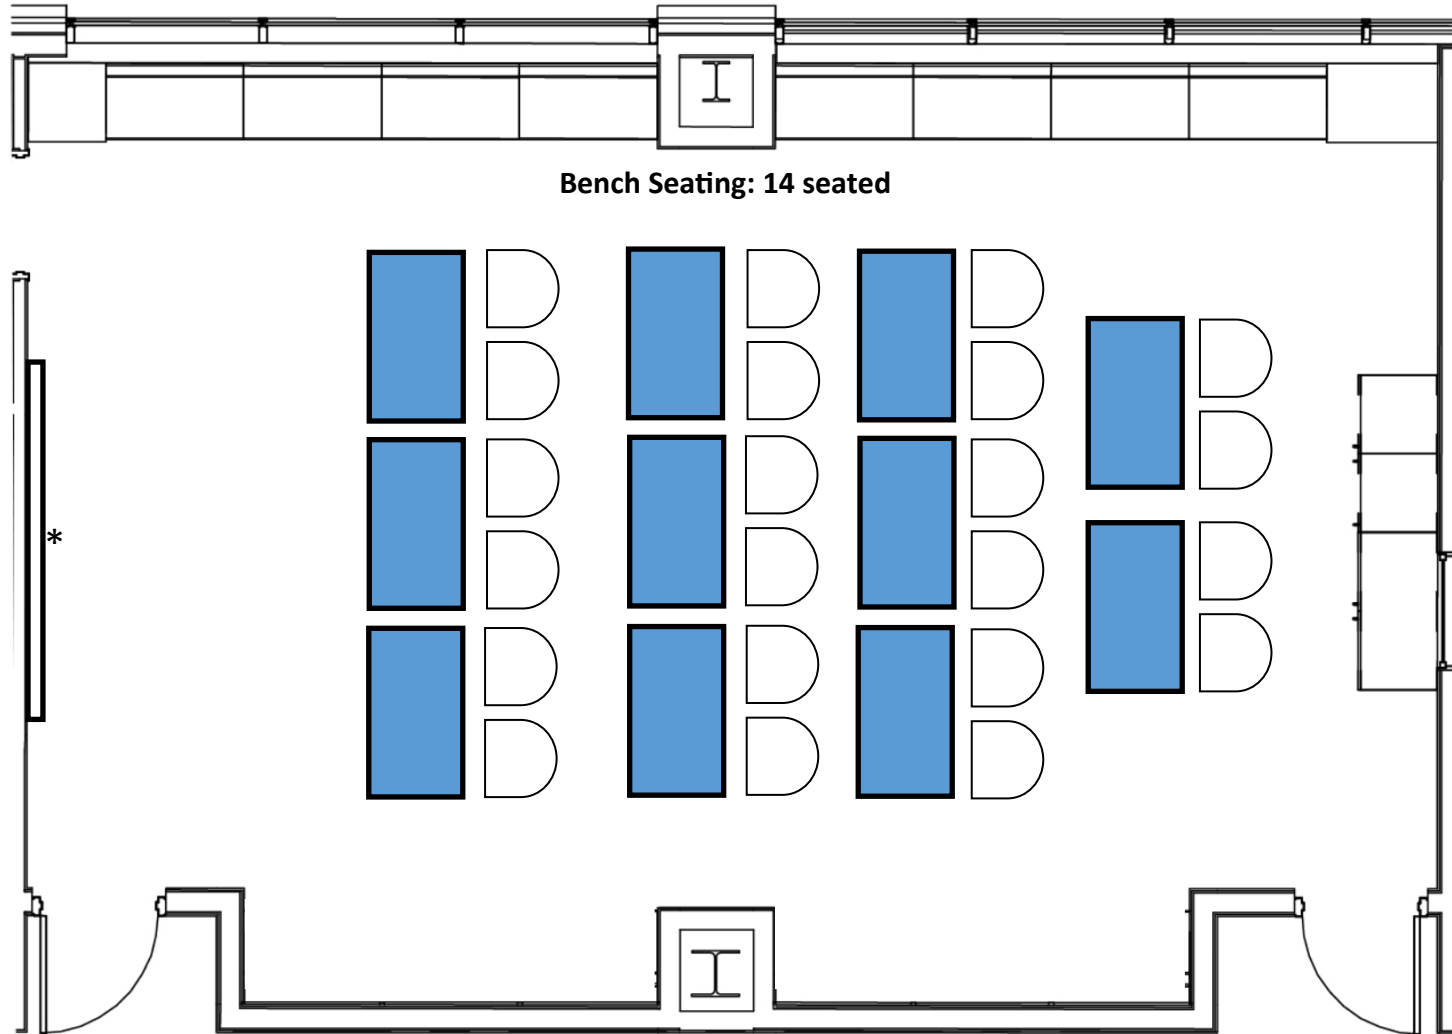

16 chairs

Additional bench seating: 16

2 Refreshment tables

1 Presenter table

*HDMI port

Prairie Star Conference Layout 3

10 tables

22 chairs

Additional bench seating: 14

1 Refreshment table

*HDMI port

Prairie Star Conference Layout 4

8 tables

16 chairs

Additional bench seating: 14

2 Refreshment tables

1 Presenter table

*HDMI port

Prairie Star Classroom Layout 1

10 tables

22 chairs

Additional bench seating: 14

Refreshment table

*HDMI port

Prairie Star Classroom Layout 2

11 tables

22 chairs

Additional bench seating: 14

*HDMI port

Bench Seating: 14 seated

Prairie Star Classroom Layout 3

6 tables