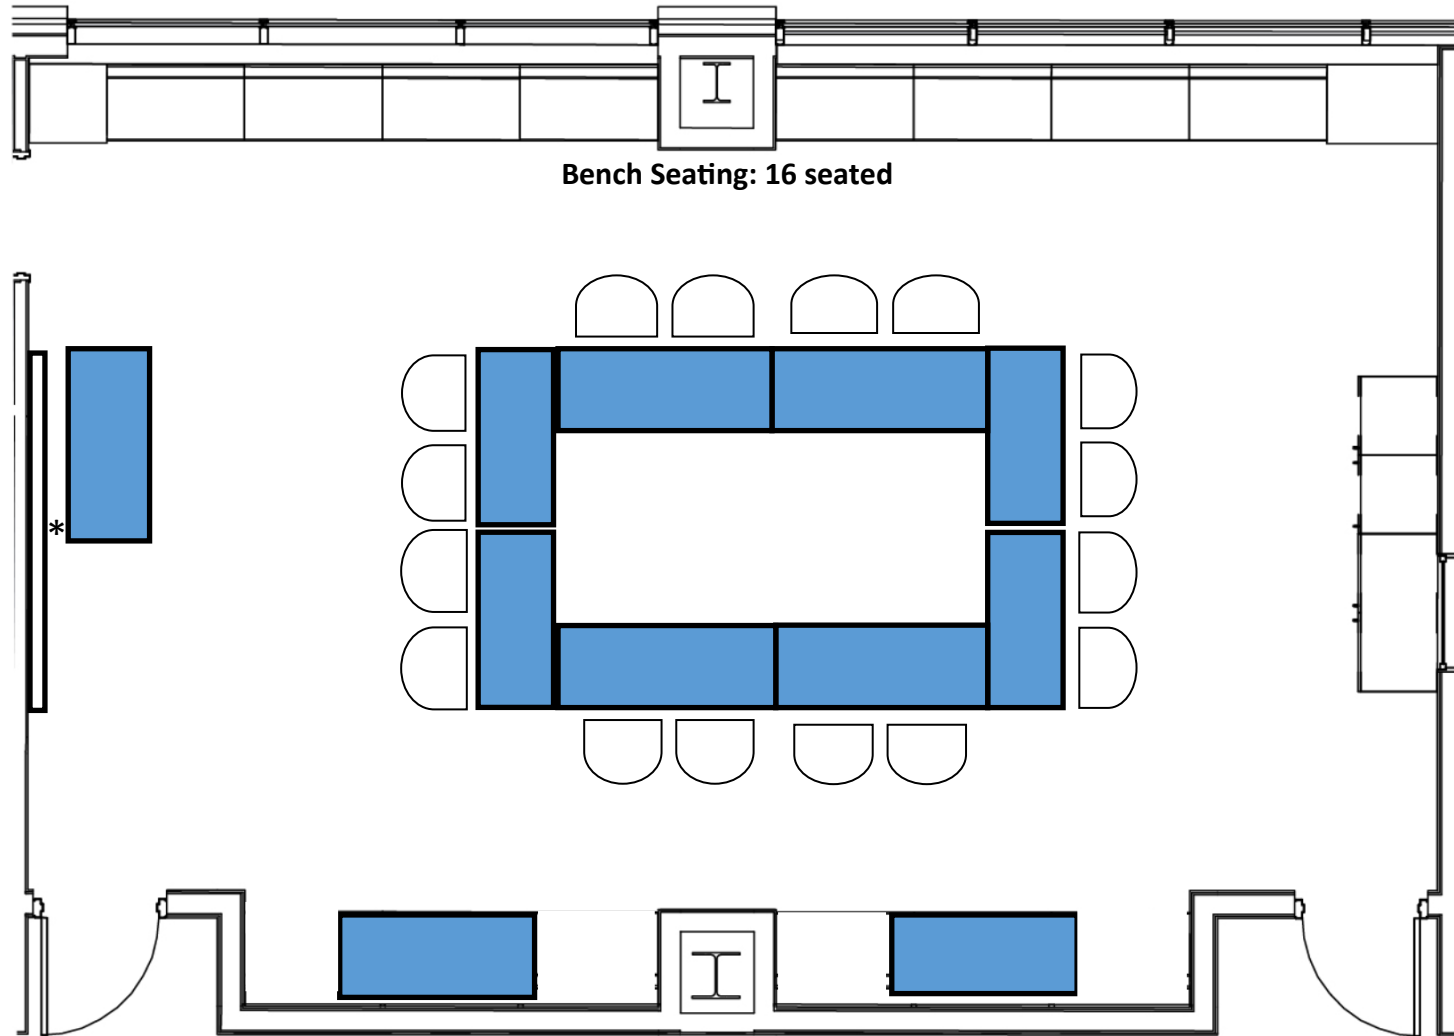

Prairie Star Conference Layout 1

10 tables

22 chairs

Additional bench seating: 16

1 Refreshment table

*HDMI port.

Prairie Star Conference Layout 2

8 tables

16 chairs

Additional bench seating: 16

2 Refreshment tables

1 Presenter table

*HDMI port

Prairie Star Conference Layout 3

10 tables

22 chairs

Additional bench seating: 14

1 Refreshment table

*HDMI port

Prairie Star Conference Layout 4

8 tables

16 chairs

Additional bench seating: 14

2 Refreshment tables

12 chairs

Additional bench seating: 16

Presenter Table

Refreshment Tables

* HDMI port

Prairie Star Presentation Layout—Seating for 56

42 chairs

Additional bench seating: 14