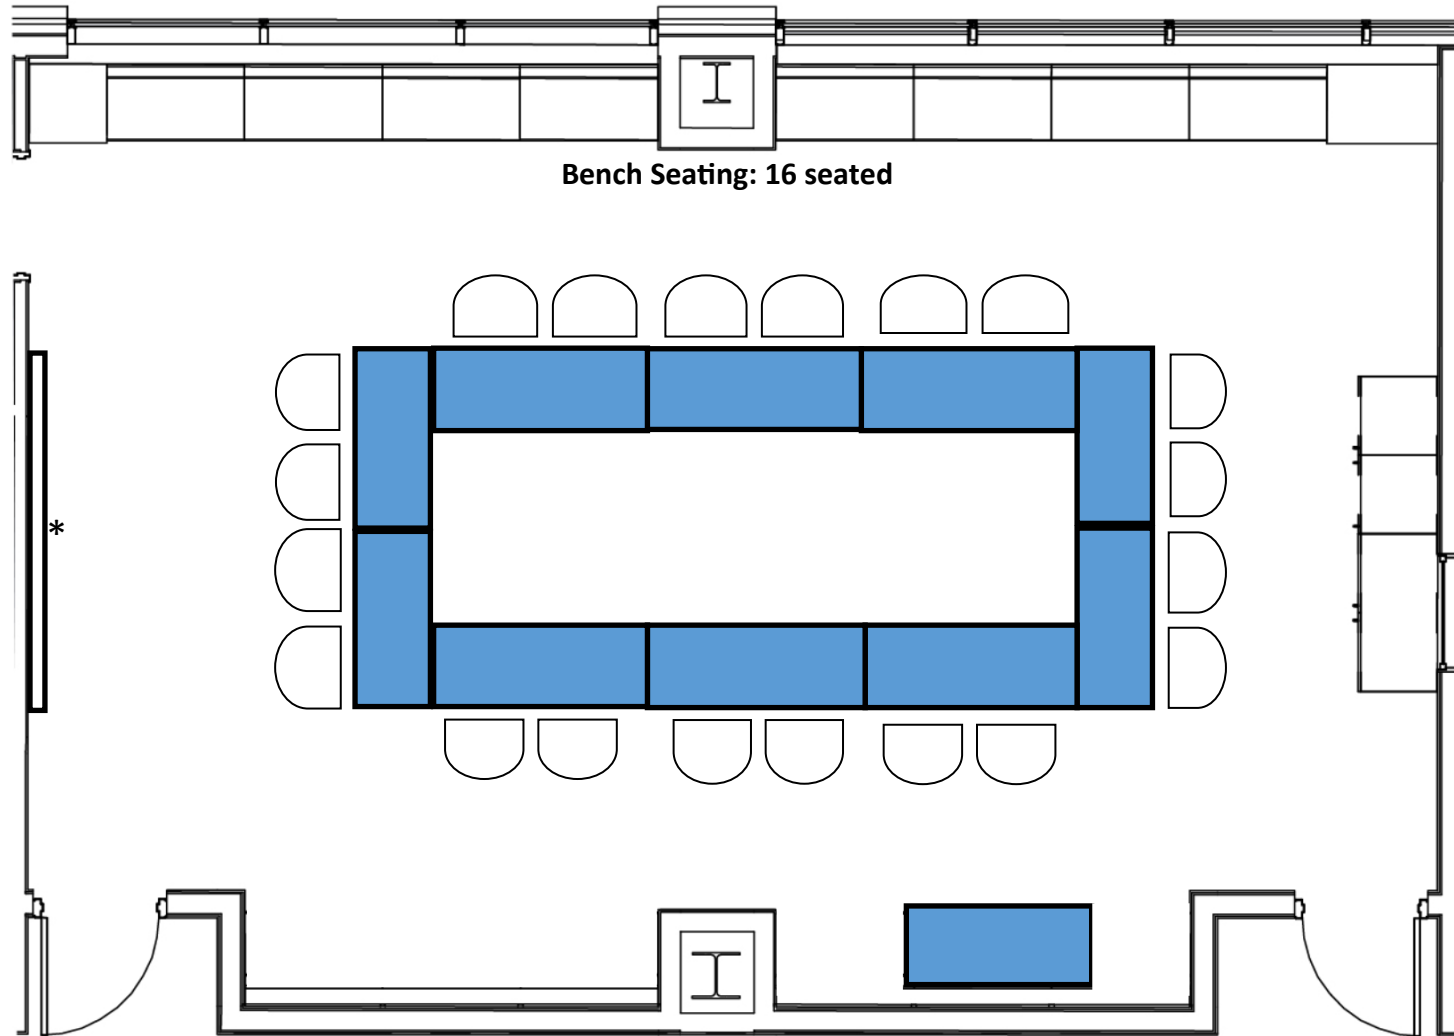

Prairie Star Conference Layout 1

10 tables

22 chairs

Additional bench seating: 16

1 Refreshment table

*HDMI port.

Prairie Star Conference Layout 2

8 tables

16 chairs

Additional bench seating: 16

2 Refreshment tables

1 Presenter table

*HDMI port

Prairie Star Conference Layout 3

10 tables

22 chairs

Additional bench seating: 14

1 Refreshment table

*HDMI port

Prairie Star Conference Layout 4

8 tables

16 chairs

Additional bench seating: 14

2 Refreshment tables

12 chairs

Additional bench seating: 16

Presenter Table

Refreshment Tables

* HDMI port

Prairie Star Presentation Layout—Seating for 56

42 chairs

Additional bench seating: 14