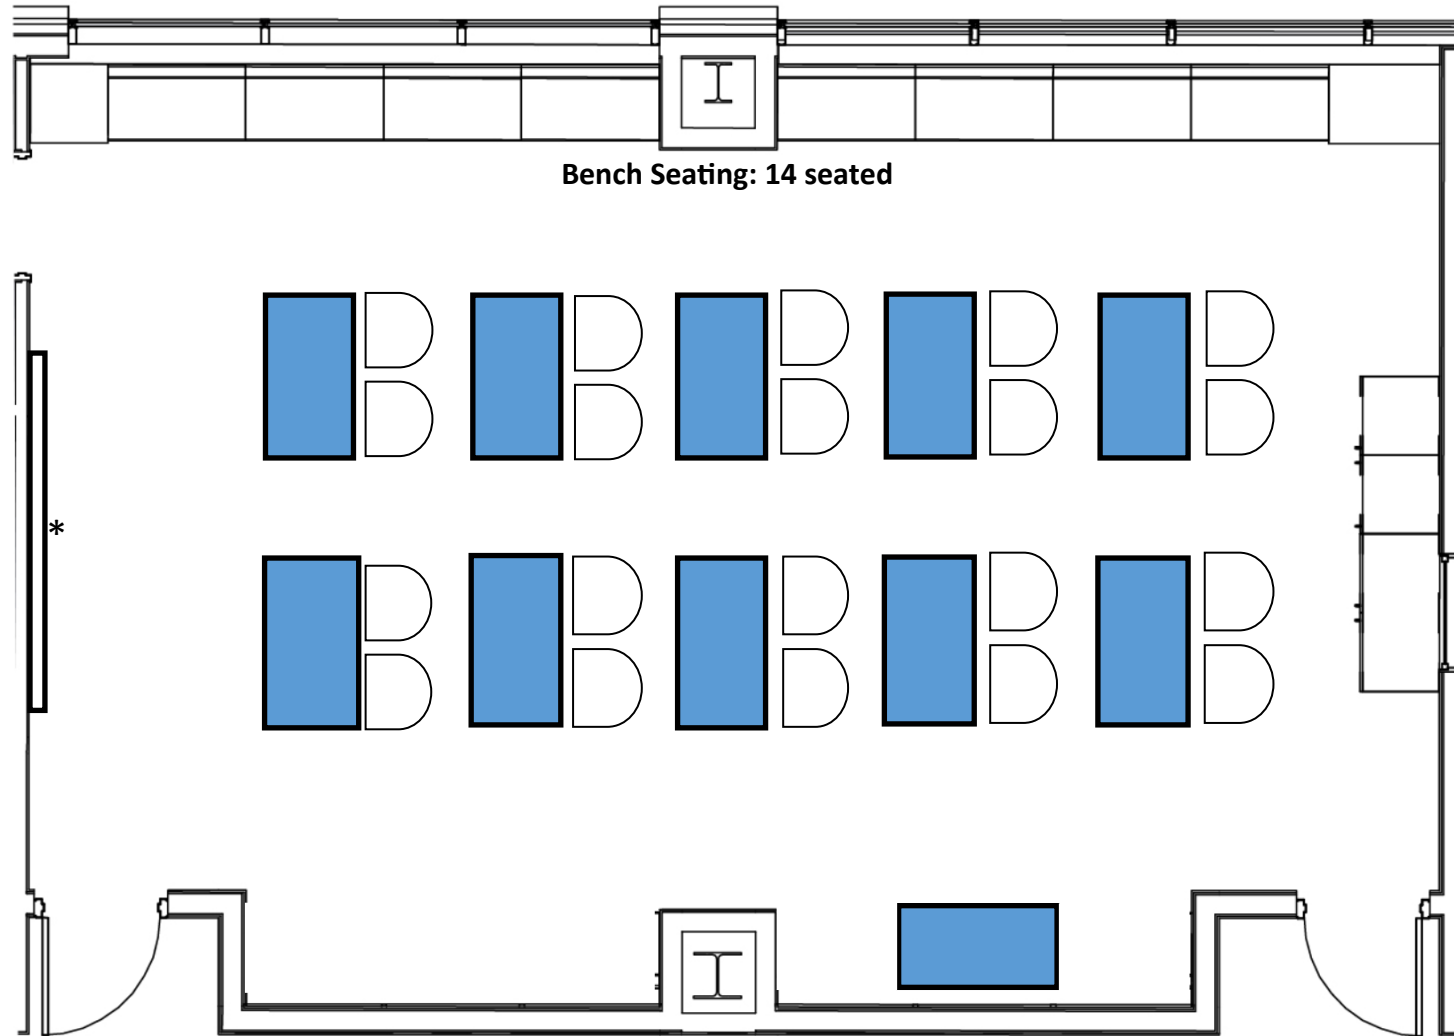

Prairie Star Conference Layout 1

10 tables

22 chairs

Additional bench seating: 16

1 Refreshment table

*HDMI port.

Prairie Star Conference Layout 2

8 tables

16 chairs

Additional bench seating: 16

2 Refreshment tables

1 Presenter table

*HDMI port

Prairie Star Conference Layout 3

10 tables

22 chairs

Additional bench seating: 14

1 Refreshment table

*HDMI port

Prairie Star Conference Layout 4

8 tables

16 chairs

Additional bench seating: 14

2 Refreshment tables

1 Presenter table

*HDMI port

Prairie Star Classroom Layout 1

10 tables

22 chairs

Additional bench seating: 14

Refreshment table

*HDMI port