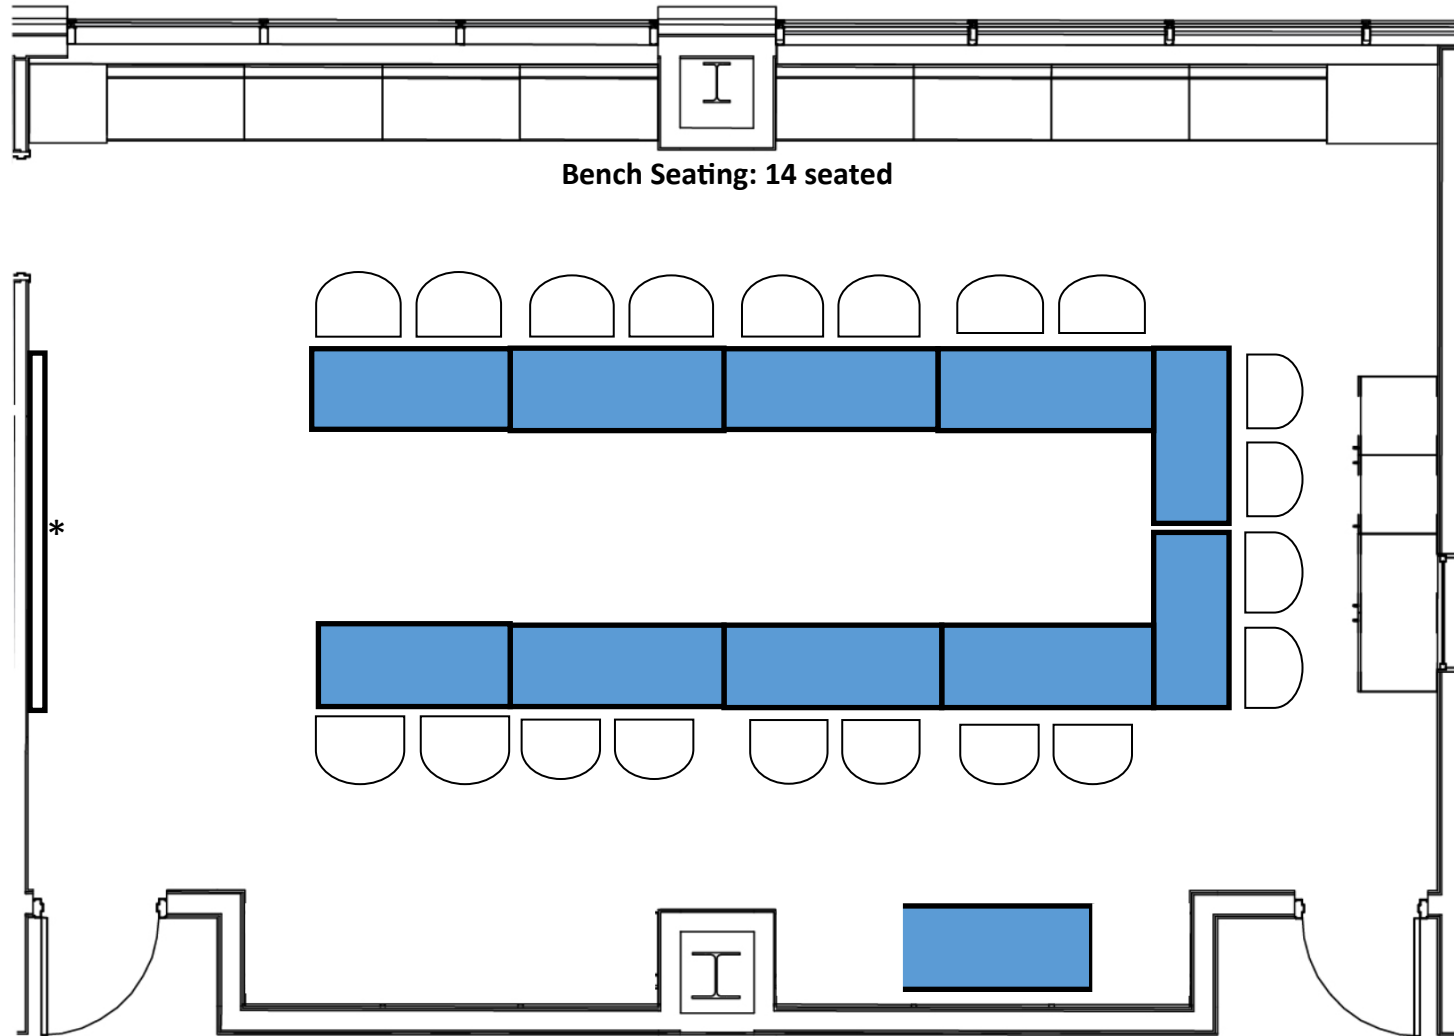

Prairie Star Conference Layout 1

10 tables

22 chairs

Additional bench seating: 16

1 Refreshment table

*HDMI port.

Prairie Star Conference Layout 2

8 tables

16 chairs

Additional bench seating: 16

2 Refreshment tables

1 Presenter table

*HDMI port

Prairie Star Conference Layout 3

10 tables

22 chairs

Additional bench seating: 14

1 Refreshment table

*HDMI port

Prairie Star Conference Layout 4

8 tables

16 chairs

Additional bench seating: 14

2 Refreshment tables

1 Presenter table

*HDMI port

Prairie Star Classroom Layout 1

10 tables

22 chairs

Additional bench seating: 14

Refreshment table

*HDMI port