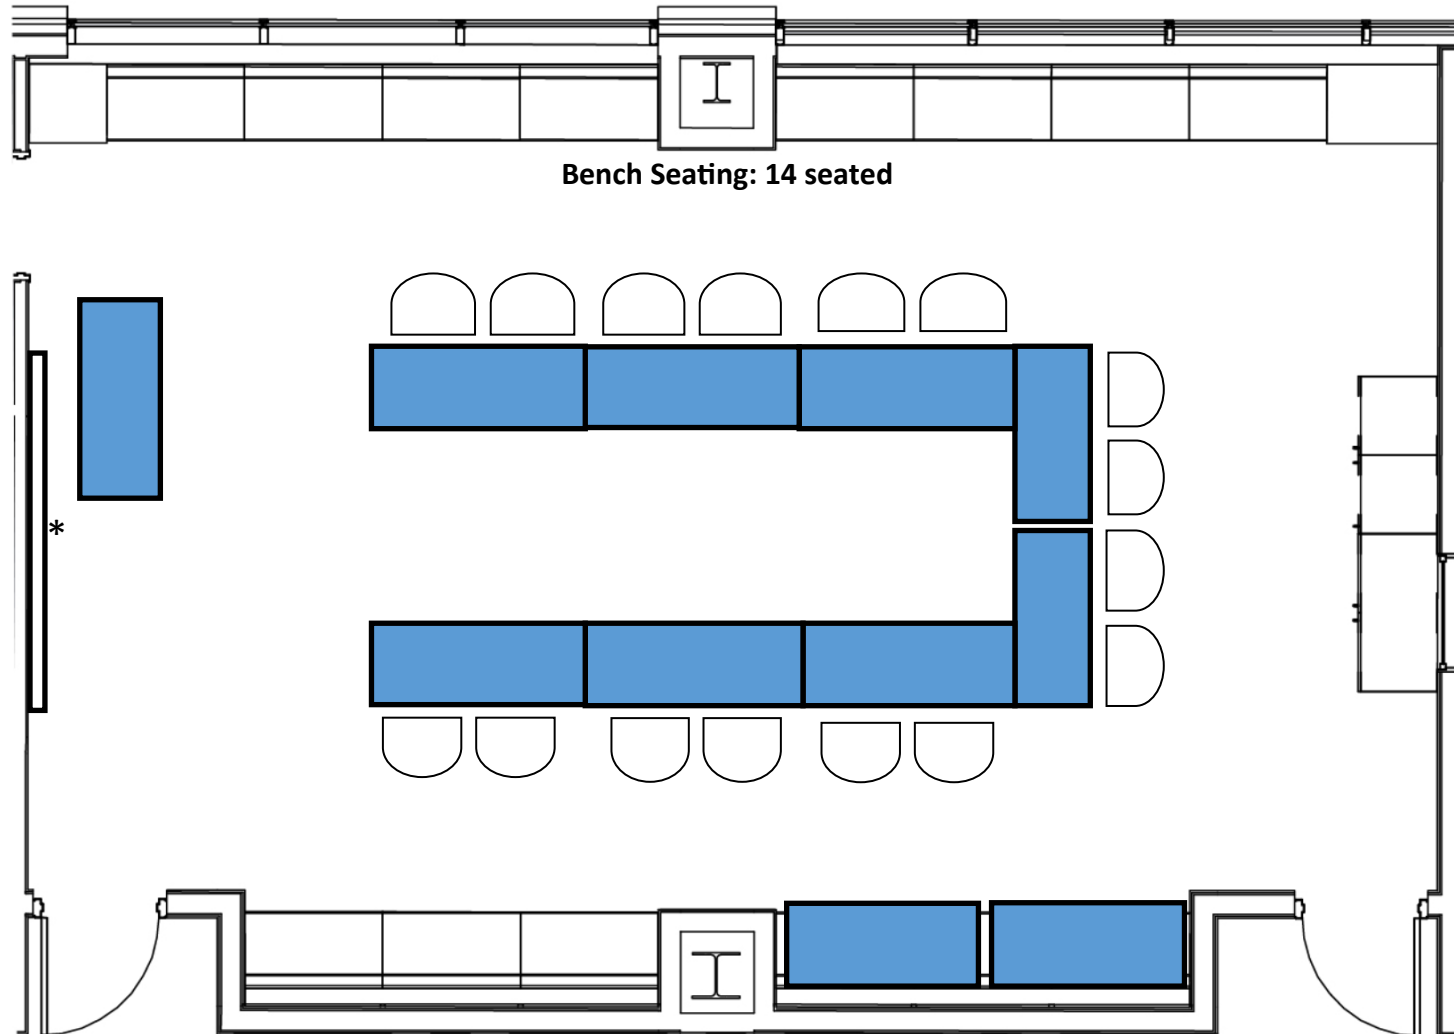

Prairie Star Conference Layout 1

10 tables

22 chairs

Additional bench seating: 16

1 Refreshment table

*HDMI port.

Prairie Star Conference Layout 2

8 tables

16 chairs

Additional bench seating: 16

2 Refreshment tables

1 Presenter table

*HDMI port

Prairie Star Conference Layout 3

10 tables

22 chairs

Additional bench seating: 14

1 Refreshment table

*HDMI port

Prairie Star Conference Layout 4

8 tables

16 chairs

Additional bench seating: 14

2 Refreshment tables

1 Presenter table

*HDMI port

Prairie Star Classroom Layout 1

10 tables

22 chairs

Additional bench seating: 14

Refreshment table

*HDMI port