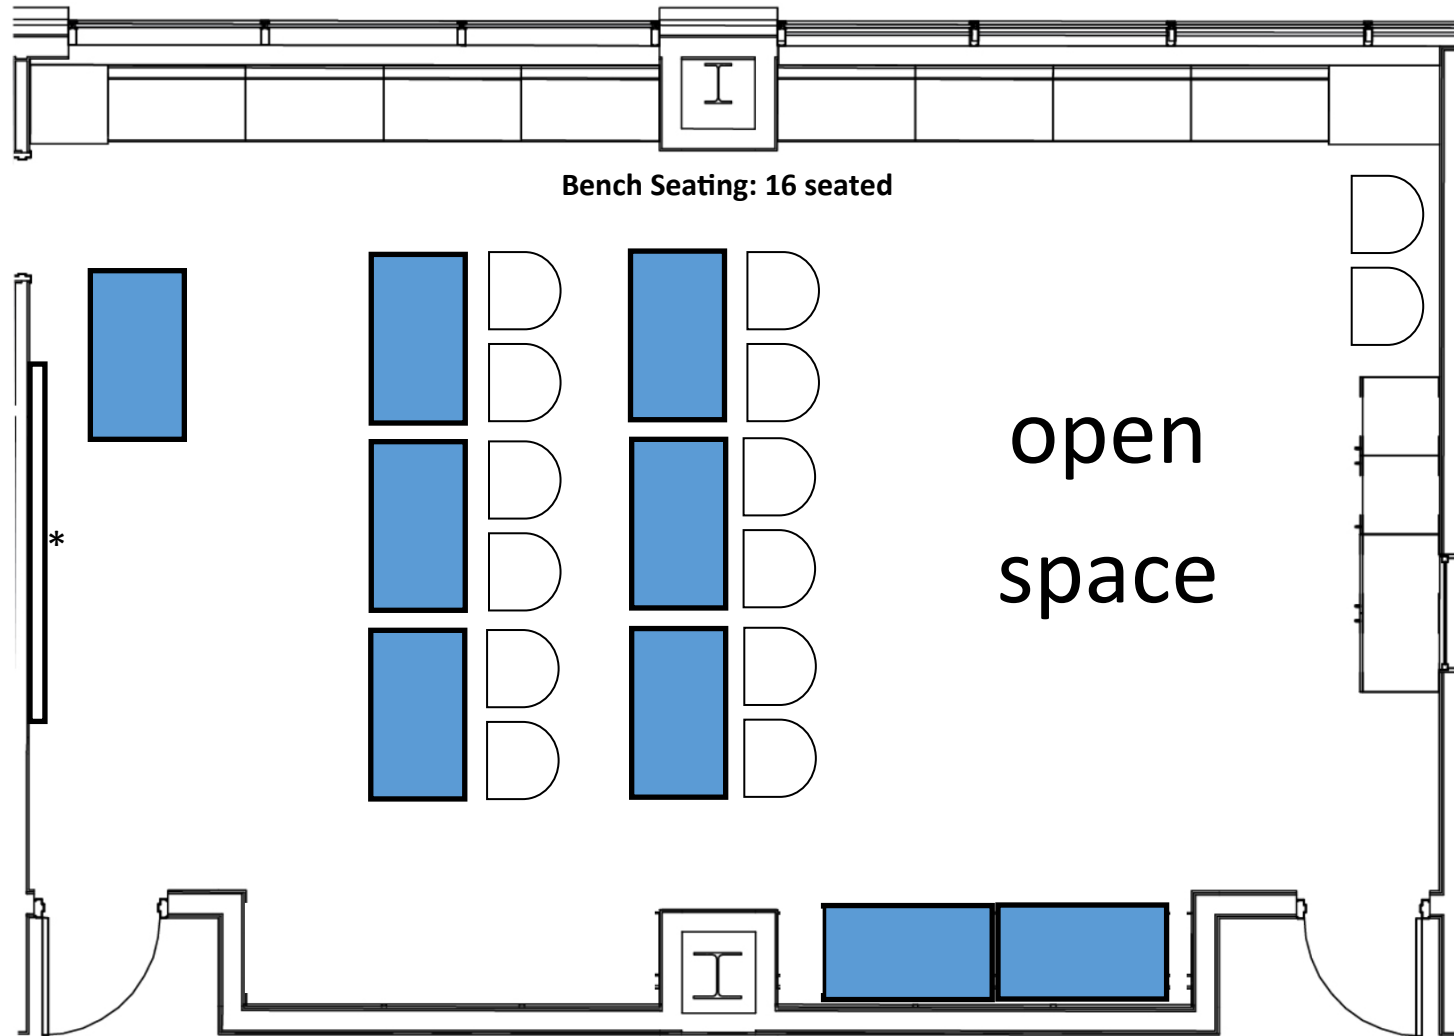

Additional bench seating: 14

1 Refreshment table

*HDMI port

Prairie Star Conference Layout 4

8 tables

16 chairs

Additional bench seating: 14

2 Refreshment tables

1 Presenter table

*HDMI port

Prairie Star Classroom Layout 1

10 tables

22 chairs

Additional bench seating: 14

Refreshment table

*HDMI port

Prairie Star Classroom Layout 2

11 tables

22 chairs

Additional bench seating: 14

*HDMI port

Bench Seating: 14 seated

Prairie Star Classroom Layout 3

6 tables

12 chairs

Additional bench seating: 16

Presenter Table

Refreshment Tables

* HDMI port

Prairie Star Presentation Layout—Seating for 56

42 chairs

Additional bench seating: 14